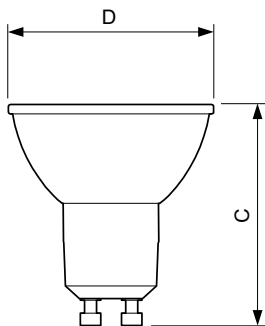

Versions

GU10 PAR 2 palce

Rozmerový obrázok

Product	D	C
MASTER LED ExpertColor 3.9-35W GU10 927 25D	50 mm	54 mm
MASTER LED ExpertColor 3.9-35W GU10 930 25D	50 mm	54 mm
MASTER LED ExpertColor 3.9-35W GU10 940 25D	50 mm	54 mm
MASTER LED ExpertColor 3.9-35W GU10 927 36D	50 mm	54 mm
MASTER LED ExpertColor 3.9-35W GU10 930 36D	50 mm	54 mm
MASTER LED ExpertColor 3.9-35W GU10 940 36D	50 mm	54 mm
MASTER LED ExpertColor 5.5-50W GU10 927 25D	50 mm	54 mm
MASTER LED ExpertColor 5.5-50W GU10 930 25D	50 mm	54 mm
MASTER LED ExpertColor 5.5-50W GU10 927 36D	50 mm	54 mm
MASTER LED ExpertColor 5.5-50W GU10 940 25D	50 mm	54 mm
MASTER LED ExpertColor 5.5-50W GU10 930 36D	50 mm	54 mm
MASTER LED ExpertColor 5.5-50W GU10 940 36D	50 mm	54 mm