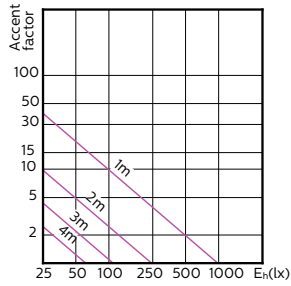

MASTER LEDspot ExpertColor MV

120°

180°

(cd) 0° 120° 180° 120°

(cd) 0° 120° 180° 120°

MASTER LEDspot ExpertColor MV

Accent Diagrams

**MASTER LEDspot ExpertColor MV 35W GU10
927 25D**