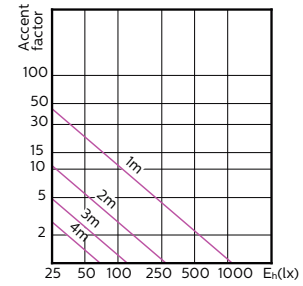

**MASTER LEDspot ExpertColor MV 35W GU10
940 25D**