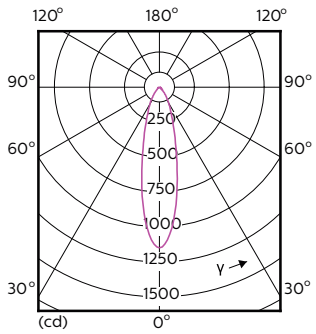

MASTER LEDspot ExpertColor MV

120°

180°

(cd) 0° 120° 180° 120°

(cd) 0° 120° 180° 120°

MASTER LEDspot ExpertColor MV

Accent Diagrams

**MASTER LEDspot ExpertColor MV 35W GU10
927 25D**