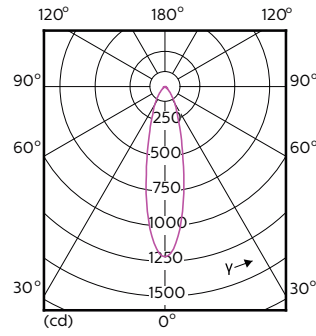

MASTER LEDspot ExpertColor MV

120°

180°

(cd) 0° 120° 180° 120°

(cd) 0° 120° 180° 120°

MASTER LEDspot ExpertColor MV

Accent Diagrams

**MASTER LEDspot ExpertColor MV 35W GU10
927 25D**