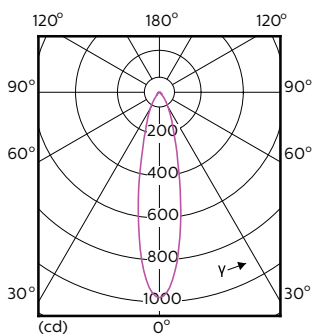

Order Code	Full Product Name	Uhol vyžarovania (nom.)	Kód farby	Náhradná teplota chromatickosti (nom.)	Svetelný tok (nom.)
	5.5-50W GU10 930 25D				
70765400	MASTER LED ExpertColor 5.5-50W GU10 940 25D	25 °	940	4000 K	400 lm
70767800	MASTER LED ExpertColor 5.5-50W GU10 927 36D	36 °	927	2700 K	355 lm
70769200	MASTER LED ExpertColor 5.5-50W GU10 930 36D	36 °	930	3000 K	375 lm
70771500	MASTER LED ExpertColor 5.5-50W GU10 940 36D	36 °	940	4000 K	400 lm

Svetelné technické (2/2)

Order Code	Full Product Name	Intenzita svetla (nom.)
70749400	MASTER LED ExpertColor 3.9-35W GU10 927 25D	700 cd
70751700	MASTER LED ExpertColor 3.9-35W GU10 930 25D	750 cd
70753100	MASTER LED ExpertColor 3.9-35W GU10 940 25D	800 cd
70755500	MASTER LED ExpertColor 3.9-35W GU10 927 36D	540 cd
70757900	MASTER LED ExpertColor 3.9-35W GU10 930 36D	560 cd
70759300	MASTER LED ExpertColor 3.9-35W GU10 940 36D	600 cd
70761600	MASTER LED ExpertColor 5.5-50W GU10 927 25D	1000 cd
70763000	MASTER LED ExpertColor 5.5-50W GU10 930 25D	1000 cd
70765400	MASTER LED ExpertColor 5.5-50W GU10 940 25D	1050 cd
70767800	MASTER LED ExpertColor 5.5-50W GU10 927 36D	800 cd
70769200	MASTER LED ExpertColor 5.5-50W GU10 930 36D	800 cd
70771500	MASTER LED ExpertColor 5.5-50W GU10 940 36D	800 cd