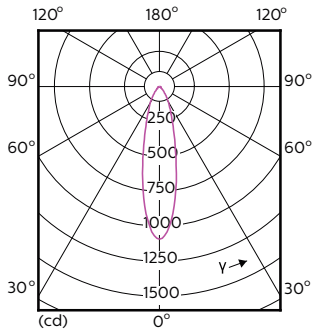

MASTER LEDspot ExpertColor MV

120°

180°

(cd) 0° 120° 180° 120°

(cd) 0° 120° 180° 120°

MASTER LEDspot ExpertColor MV

Accent Diagrams

**MASTER LEDspot ExpertColor MV 35W GU10
927 25D**