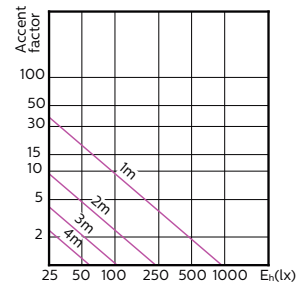

MASTER LEDspot ExpertColor MV

Accent Diagrams

MASTER LEDspot ExpertColor MV 50W GU10
927 36D

MASTER LEDspot ExpertColor MV 50W GU10
930 36D

MASTER LEDspot ExpertColor MV 50W GU10
940 36D

Beam Diagrams

MASTER LEDspot ExpertColor MV 35W GU10
927 25D