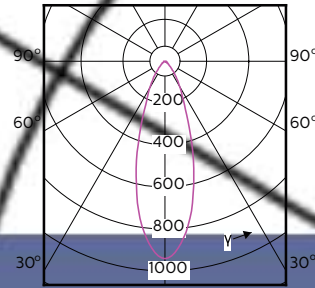

MASTER LEDspot ExpertColor MV

120°

180°

(cd) 0° 120° 180° 120°

(cd) 0° 120° 180° 120°

MASTER LEDspot ExpertColor MV

Accent Diagrams

**MASTER LEDspot ExpertColor MV 35W GU10
927 25D**