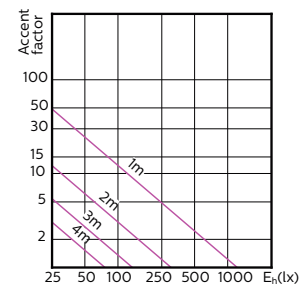

**MASTER LEDspot ExpertColor MV 50W GU10
940 25D**