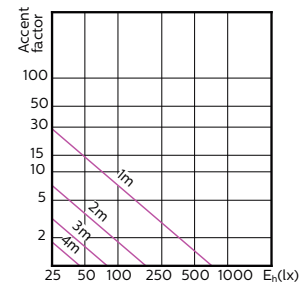

**MASTER LEDspot ExpertColor MV 35W GU10
940 36D**

**MASTER LEDspot ExpertColor MV 50W GU10
927 25D**