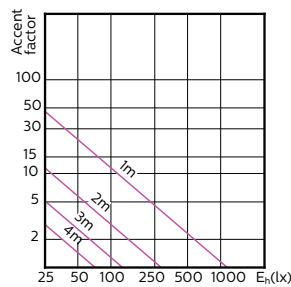

**MASTER LEDspot ExpertColor MV 50W GU10
930 25D**