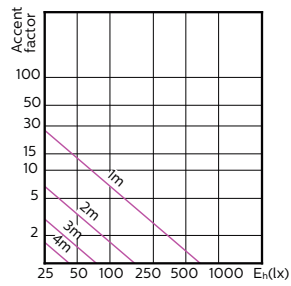

**MASTER LEDspot ExpertColor MV 35W GU10
930 36D**