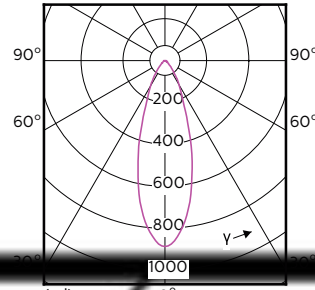

MASTER LEDspot ExpertColor MV

120°

180°

(cd) 0° 120° 180° 120°

(cd) 0° 120° 180° 120°

MASTER LEDspot ExpertColor MV

Accent Diagrams

**MASTER LEDspot ExpertColor MV 35W GU10
927 25D**