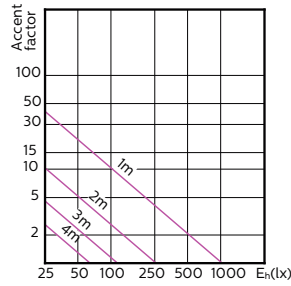

MASTER LEDspot ExpertColor MV

120°

180°

(cd) 0° 120° 180° 120°

(cd) 0° 120° 180° 120°

MASTER LEDspot ExpertColor MV

Accent Diagrams

**MASTER LEDspot ExpertColor MV 35W GU10
927 25D**