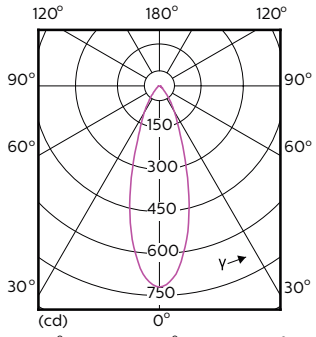

MASTER LEDspot ExpertColor MV

120°

180°

(cd) 0° 120° 180° 120°

(cd) 0° 120° 180° 120°

MASTER LEDspot ExpertColor MV

Accent Diagrams

**MASTER LEDspot ExpertColor MV 35W GU10
927 25D**