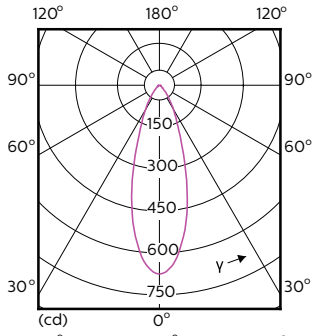

MASTER LEDspot ExpertColor MV

120°

180°

(cd) 0° 120° 180° 120°

(cd) 0° 120° 180° 120°

MASTER LEDspot ExpertColor MV

Accent Diagrams

**MASTER LEDspot ExpertColor MV 35W GU10
927 25D**